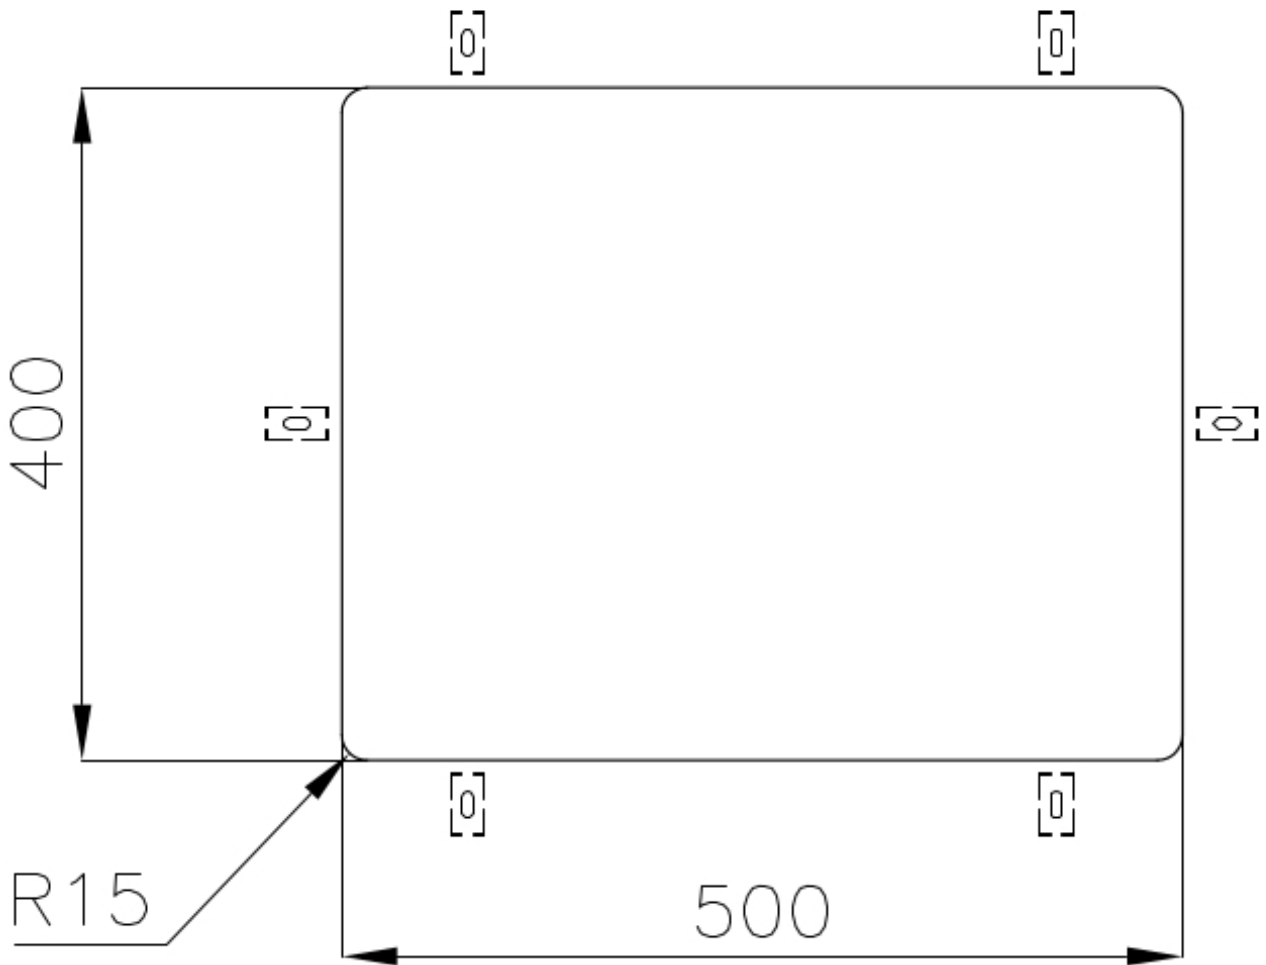

Texture Vintage

Base 60 cm

Dimensions 540x440 mm

Standard fittings Fixing hooks, gasket, drain, overflow and siphon, boxed packing

Mixer holes No standard holes

Built-in hole [View technical data sheet](#)

Drainer No

Width 54 cm

Bowl dimension 500x400mm

Number of bowls 1 bowl

Waste fitting 3,5" drain

FEATURES

VINTAGE PVD The prestigious PVD finish combines with the care for detail of the Vintage finish, to create a combination of unique elegance.

High thickness 1mm thick steel. A significant thickness, which guarantees the maximum sturdiness and durability.

Basket 3,5" waste fitting The drain is equipped with a large 3.5" drain, with the practical basket cap that prevents the discharge of solid parts.

Small radius Bowls with squared shapes with a modern design and an increased capacity, for a minimal aesthetics connected with an extreme practicality.

TECHNICAL DATA

Cut out size
Dimensioni per foratura top