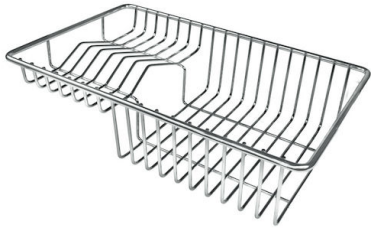

Small radius Bowls with squared shapes with a modern design and an increased capacity, for a minimal aesthetics connected with an extreme practicality.

TECHNICAL DATA

Cut out size
Dimensioni per foratura top

GALLERY

OPTIONAL ACCESSORIES

Cestello inox
8612 000

Glass chopping board
8631 300

HPDE Chopping board
8657 001

HPDE Twin chopping board
8644 101

Stainless steel colander
8154 000

Stainless steel plate rack
8100 154

Stainless steel plate rack

8100 303

* only in combination with the accessory
8644 101

White basket

8612 100

White bowl

8153 100

**Graters kit with ring-holder and
food collection tray**