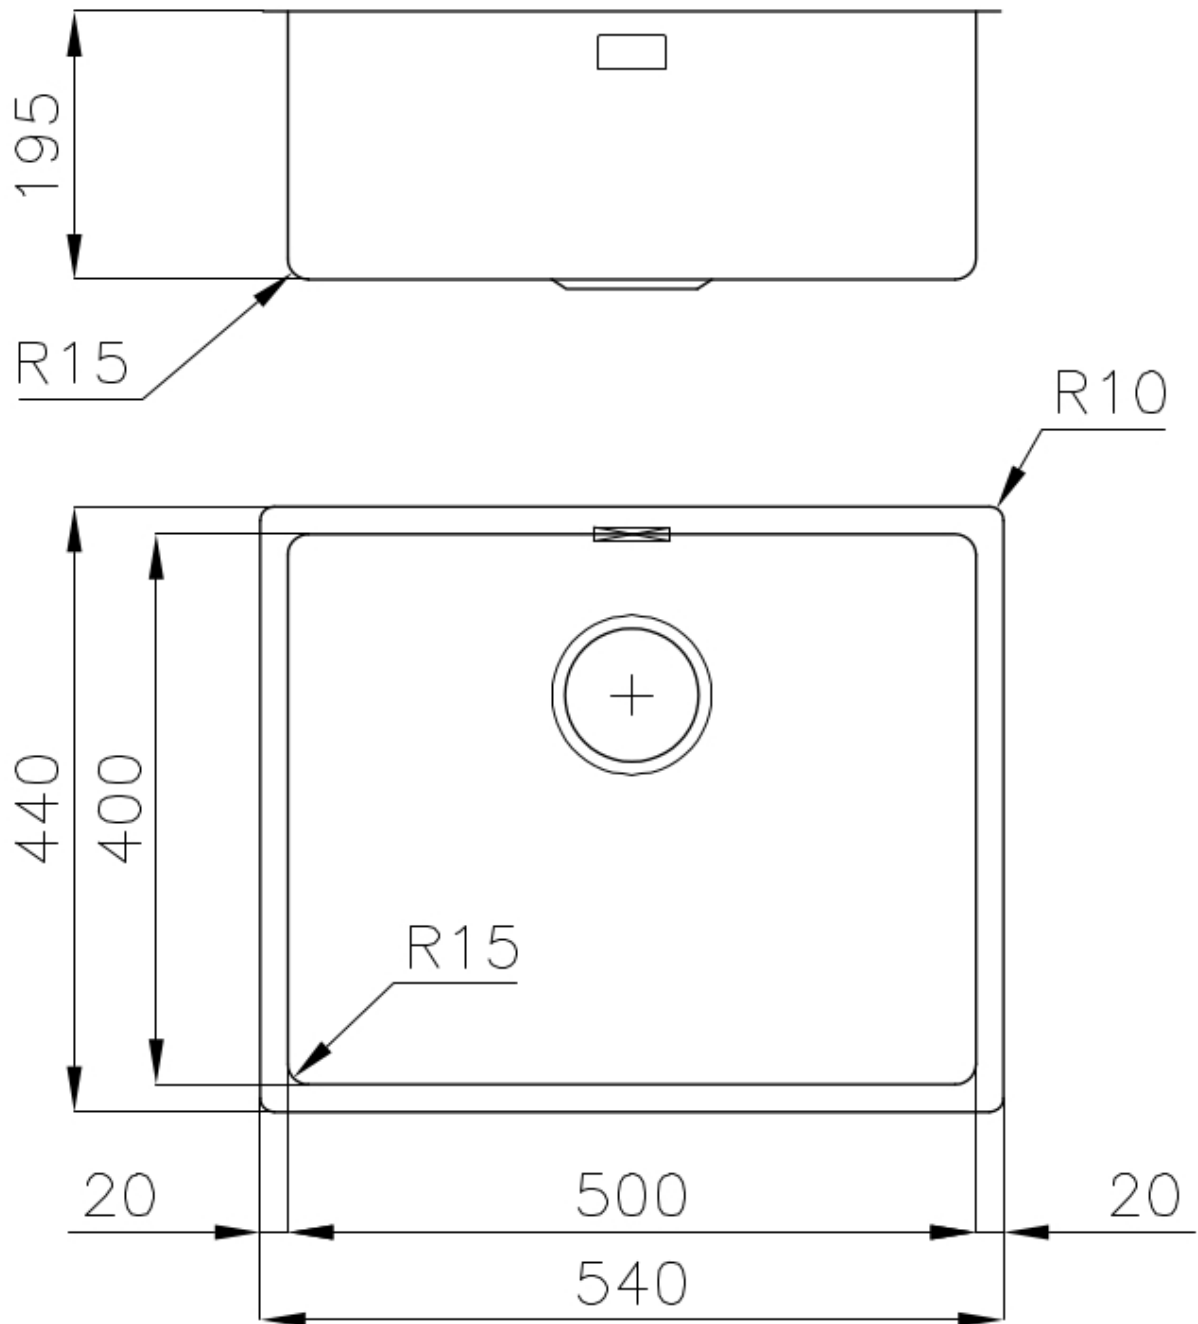

Texture Vintage

Base 60 cm

Dimensions 540x440 mm

Standard fittings Fixing hooks, gasket, drain, overflow and siphon, boxed packing

Mixer holes No standard holes

Built-in hole [View technical data sheet](#)

Drainer No

Width 54 cm

Bowl dimension 500x400mm

Number of bowls 1 bowl

Waste fitting 3,5" drain

FEATURES

VINTAGE PVD The prestigious PVD finish combines with the care for detail of the Vintage finish, to create a combination of unique elegance.

High thickness 1mm thick steel. A significant thickness, which guarantees the maximum sturdiness and durability.

Basket 3,5" waste fitting The drain is equipped with a large 3.5" drain, with the practical basket cap that prevents the discharge of solid parts.

Small radius Bowls with squared shapes with a modern design and an increased capacity, for a minimal aesthetics connected with an extreme practicality.

TECHNICAL DATA

Cut out size
Dimensioni per foratura top